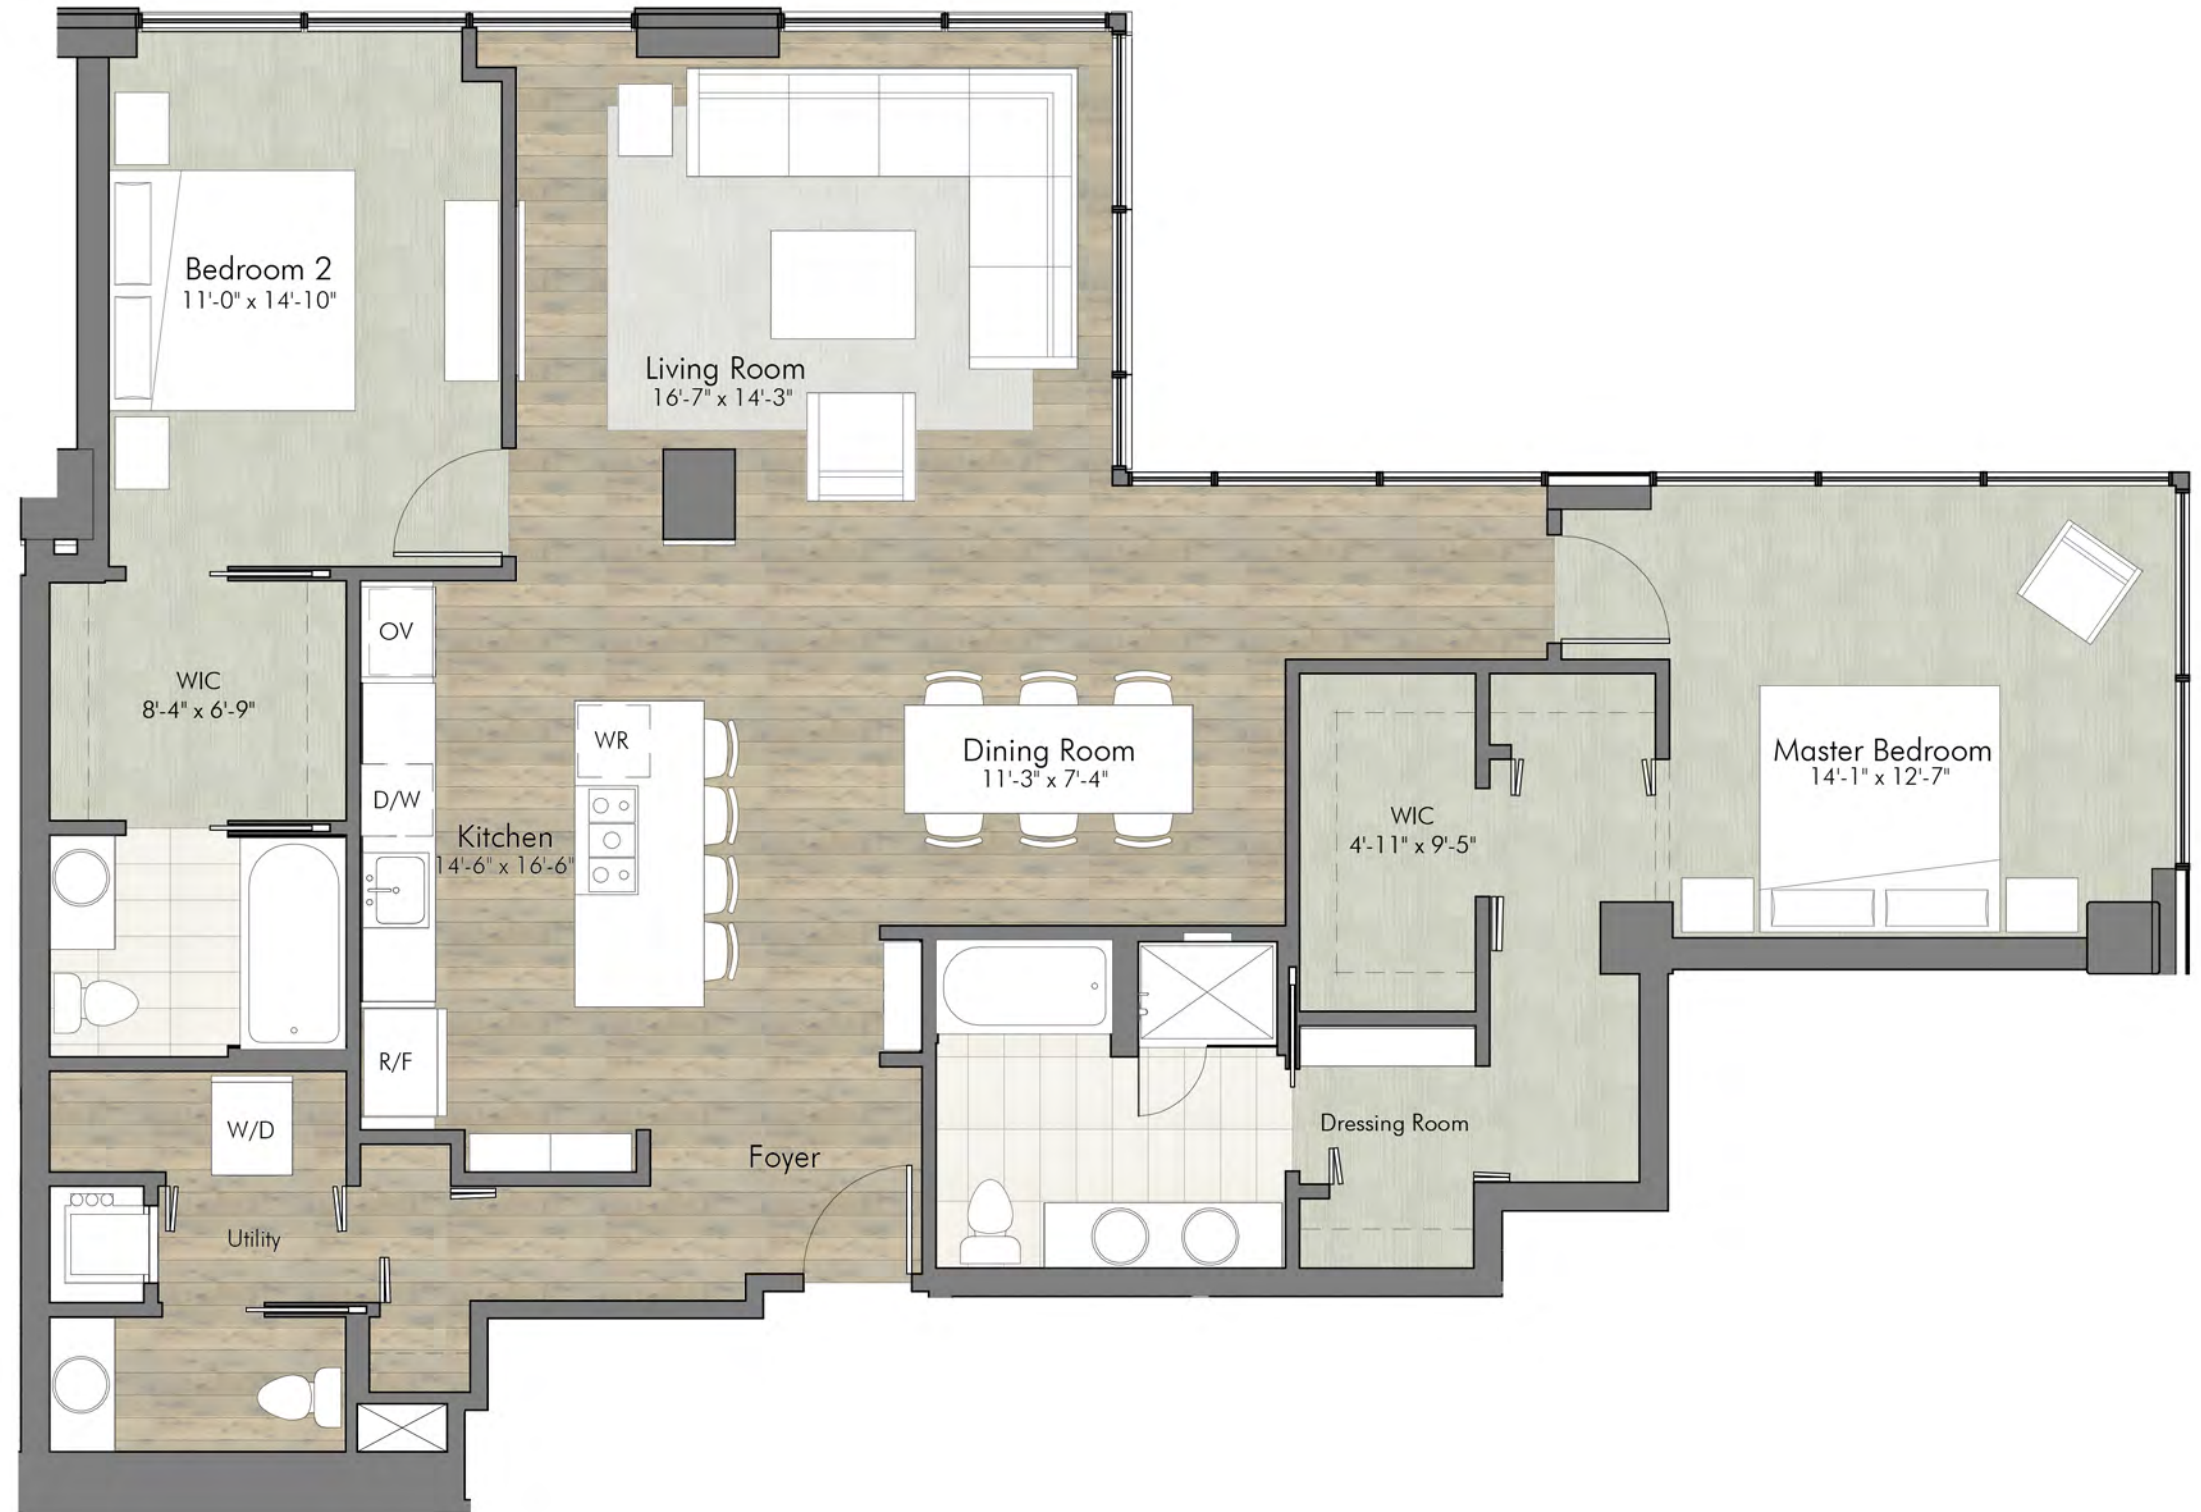

PENTHOUSES 3901 3801

2 Bedrooms
2 Bathrooms
Powder Room

1,628 sq. ft.
(unit 3801 shown. 3901 is
slightly larger at 1,641 sq. ft.)

designed by:
BUMGARDNER

PENTHOUSES 3902 3802

2 Bedrooms
2 Bathrooms
Powder Room

1,535 sq. ft.
(unit 3802 shown,
3902 is the same size)

designed by:
BUMGARDNER

PENTHOUSES 3903 3803

2 Bedrooms
2 Bathrooms
Powder Room

1,483 sq. ft.
(unit 3803 shown. 3903 is
slightly larger at 1,491 sq. ft.)

designed by:
BUMGARDNER

PENTHOUSES 3904 3804

2 Bedrooms
2 Bathrooms
Powder Room

1,729 sq. ft.
(unit 3804 shown. 3904 is slightly larger at 1,746 sq. ft.)

designed by:
BUMGARDNER

PENTHOUSES 3905 3805

2 Bedrooms + Den
2 Bathrooms
Powder Room

2,058 sq. ft.
(unit 3805 shown. 3905 is slightly larger at 2,082 sq. ft.)

designed by:
BUMGARDNER

PENTHOUSES 3906 3806

2 Bedrooms
2 Bathrooms
Powder Room

1,770 sq. ft.
(unit 3806 shown. 3906 is slightly larger at 1,786 sq. ft.)